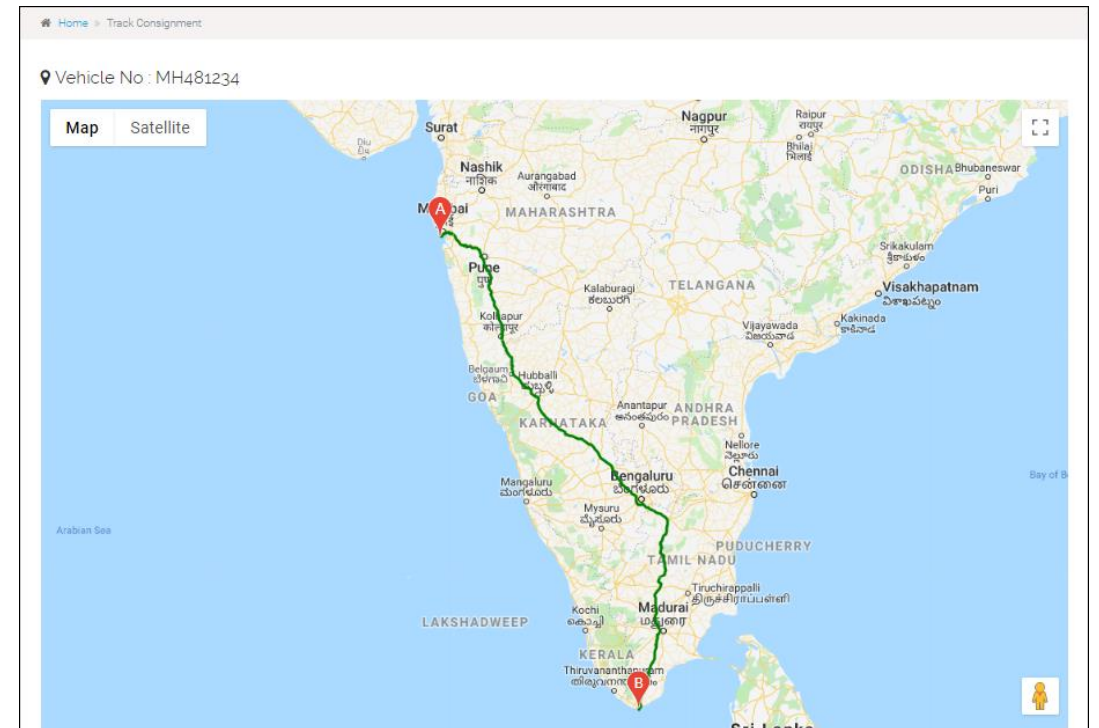

3

9876543210

New Vehicle Add More

2

Submit

Back

TRANSPORTER TRACKS THE VEHICLE

| Scheduled Date | Tentative Delivery Date | Vehicle Details | Driver Details | Status | Actions |
|----------------|-------------------------|-----------------|---------------------------------------|-----------|--|
| 18/02/2019 | 19/02/2019 | Mh09bc 6324 | Sanju 9038889999 | Finalized | View Map Track |
| 18/02/2019 | 20/02/2019 | MH481234 | RAAAMMA 9876543210 | Finalized | View Map Track EPOD EPOD |