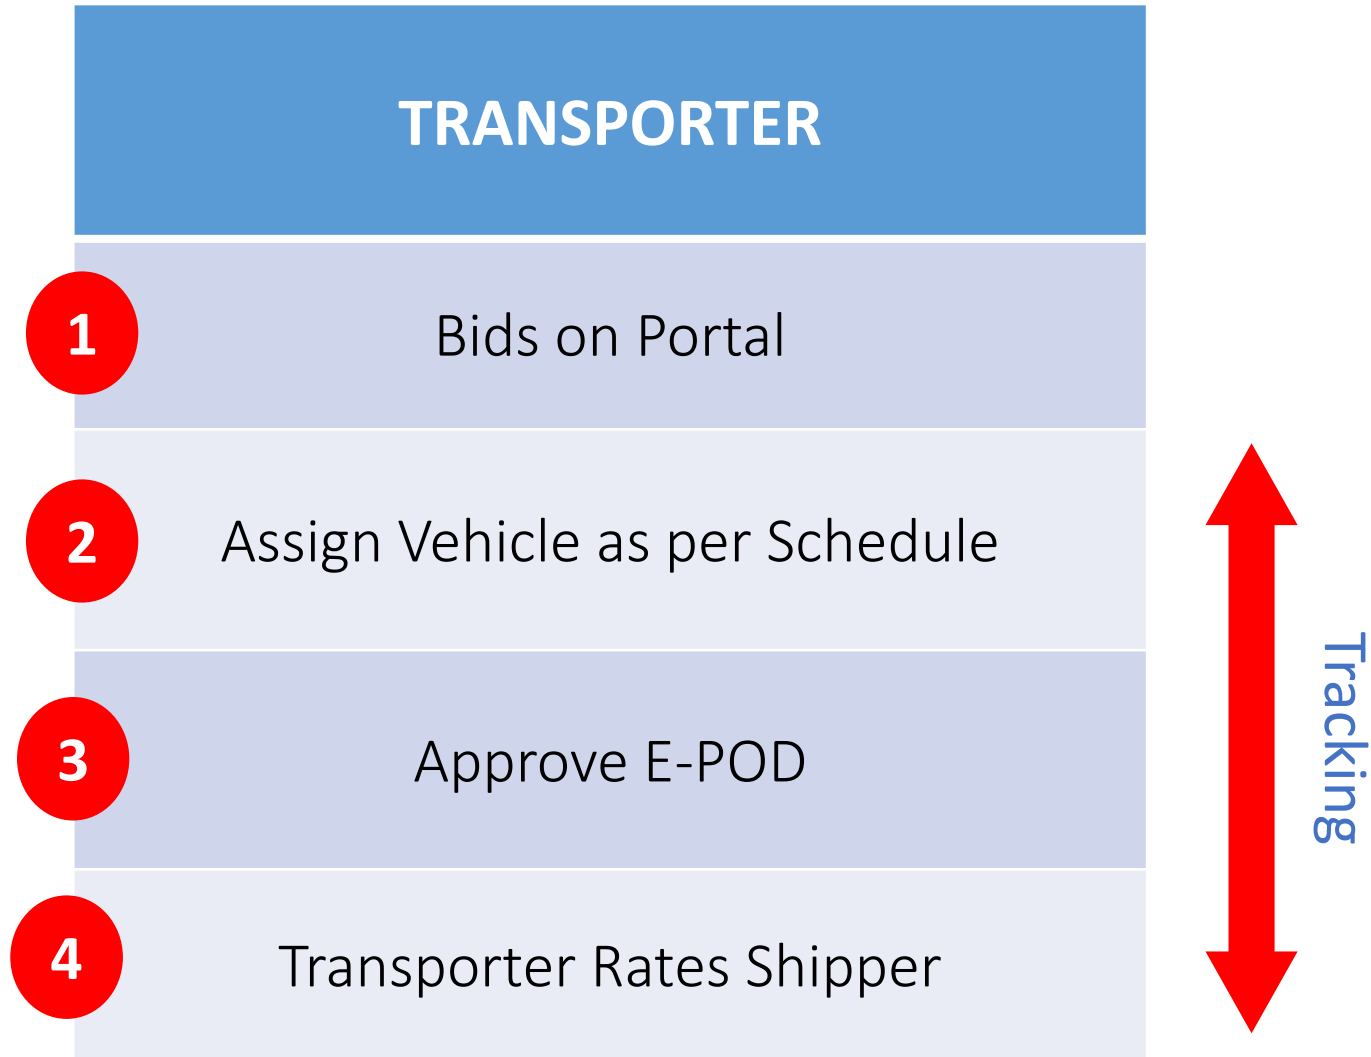

TOOL FOR ONLINE PROCUREMENT (TOP) - PLATFORM

transporthub.com

TH TOP PROCESS FLOW

TRANSPORTER LOG'S INTO TRANSPORTHUB.COM

The screenshot shows the top portion of the Transporthub.com website. At the top, a dark grey navigation bar contains a phone icon, the number '+91 8291912704/03', an email icon, and the address 'sales@transporthub.in'. On the right side of this bar, a 'Login' button is highlighted with a red border. Below this is a white navigation bar featuring the TH logo on the left and a menu with the following items: 'HOME', 'ABOUT', 'PRODUCTS' (with a dropdown arrow), 'MEDIA' (with a dropdown arrow), 'CAREERS', 'CONTACT', and a search icon. The main content area has a dark blue background with a glowing blue network graphic of nodes and lines. The central text reads: 'I give you control over your logistics, anytime, anywhere.' Below this, in a smaller font, it says 'IoT and my Analytics reduce wastage upto 15%'. In the bottom right corner, there is a red circular notification icon with a white speech bubble and a red '1' above it, accompanied by the text 'We Are Here!' and a yellow hand icon.